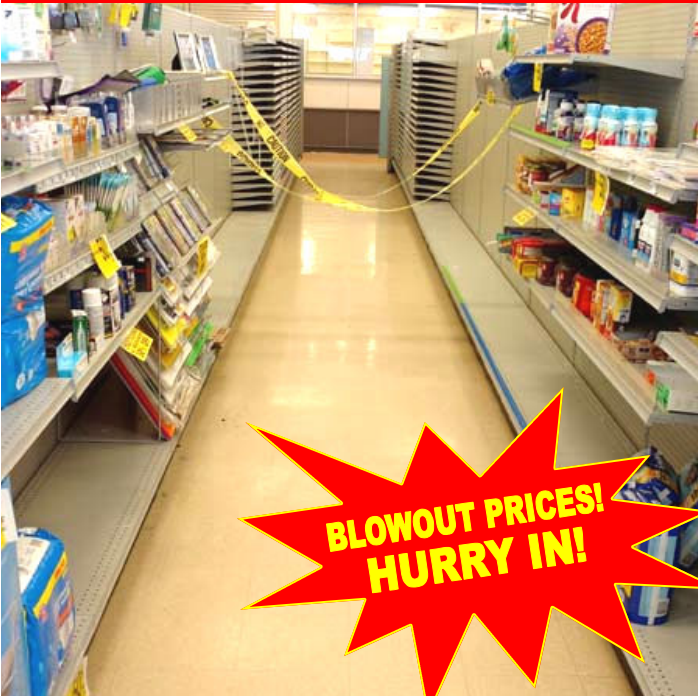

DRUG STORE

Fixture & Equipment Liquidation

HURRY IN starting at NOON on FRI. June 7.

Open to the public for 7-10 days only at:

2101 S Street, SACRAMENTO CA 95816.

Call (800) 676-7042 Ext. 145.

HOURS: 10AM-7PM MON.-SAT., 10AM-4PM SUN.

**BLOWOUT PRICES!
HURRY IN!**

HURRY IN to this on-site store fixture liquidation sale starting at NOON on FRIDAY June 7, 2019. Open to the public 7-10 days only. 100's of LIKE NEW items!

EVERYTHING GOES:

- LOZIER Gondola STORE Shelving.
- LOZIER FLEX Rx Pharmacy Shelving.
- 2 and 3 door Commercial Self-contained Stand-alone COOLER & FREEZER Refrigerated Merchandisers.
- Impulse Snack & Candy Racks.
- Back Room Shelving & Stock Carts.
- Rx Pharmacy Security Gates & Counters.
- Cash Safes & Check-out Counters.
- Sunglass Spinners & Showcases.
- Employee Break Room Equipment.
- Tobacco Merchandiser Racks.